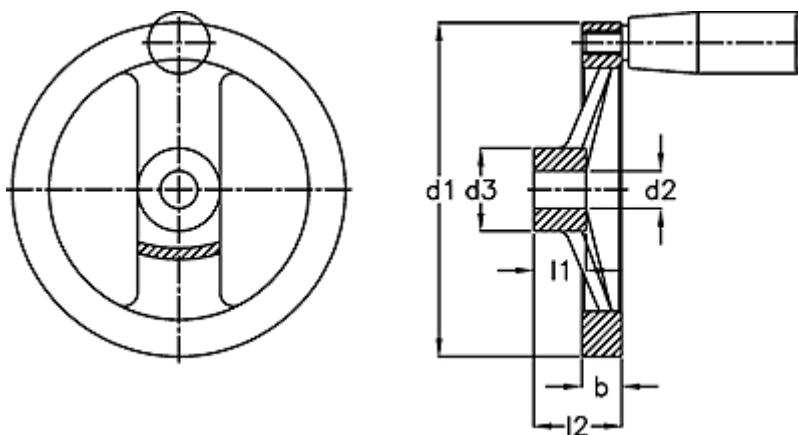

Data Sheet

Article number: 201174314
Description: E+G Handwheel
GN 324-160-K14-R

Measures

b	= 18.0
d1	= 160
d2 H7	= 14
d3	= 36
Handle	= 26
l1	= 20
l2	= 39